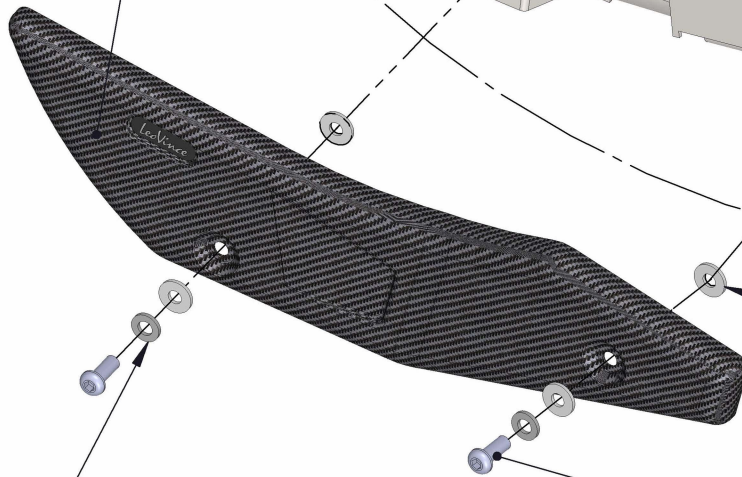

ORIGINAL PIPE

Carbon cover  
Cod.088085001

N°4 Graphyte gasket  
Øe14x Øi. 5,9x1,5 th.  
Cod.206367

N°2 Plain washer  
Stainless S. Ø6x14  
Cod.205833

N°2 T.B.E.I. screw  
M6X14  
Cod.204643

ATTENTION: BEFORE INSTALLATION REMOVE  
THE STOCK EXHAUST HEAT-SHIELD

**Art. 8085**

**KIT - CARBON COVER - KAWASAKI Z900**