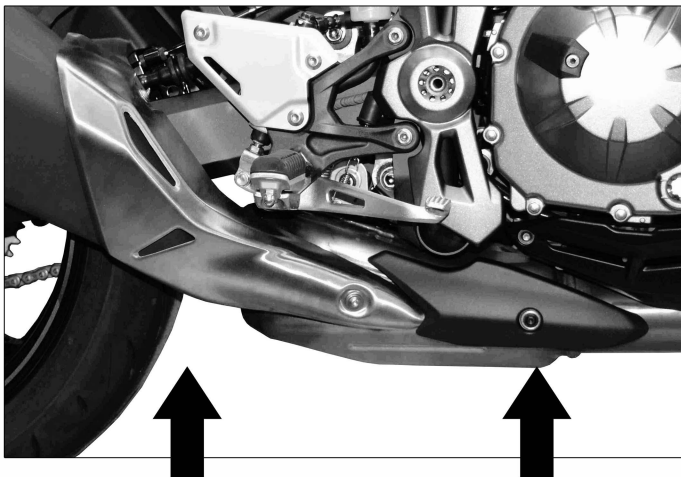

ORIGINAL PIPE

Carbon cover  
Cod.088085001

N°4 Graphyte gasket  
Øe14x Øi. 5,9x1,5 th.  
Cod.206367

N°2 Plain washer  
Stainless S. Ø6x14  
Cod.205833

N°2 T.B.E.I. screw  
M6X14  
Cod.204643

ATTENTION: BEFORE INSTALLATION REMOVE  
THE STOCK EXHAUST HEAT-SHIELD

**Art. 8085**

**KIT - CARBON COVER - KAWASAKI Z900**