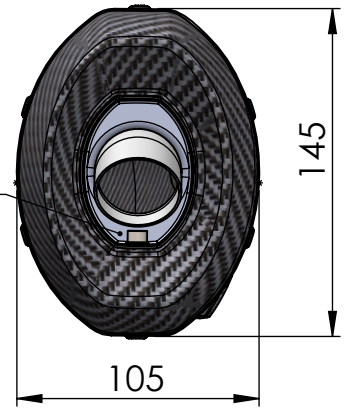

FACTORY S Silencer RHS
stainless steel
Cod.308437481

Don't use

Db-killer N°52B
Cod.308437801

E13 92R - 02 10401

Aluminium bracket
Cod.206324

Knurled collar nut M8
Cod.200298

Knurled collar nut M6
Cod.200333

Aluminium spacer
Cod.205771

Carbon clamp FR2
Cod.308448501

2x Short helical spring
tensile Cod.303949001

Db killer N°57C
3014232801

Pipe N°1221 s.s.
Cod.3014274201

Aluminium spacer
-for allen screw M6-
Cod.205767

Allen screw
M6X35 T.C.Z.B.
Cod.200967

Allen screw
M8X40 T.C.Z.B.
Cod.200993

Carbon heat shield
Cod.0814137001

2x Allen screw
M5X12 T.B.E.I.
Cod.201031

4x Gasket
14x4.9x1.5
Cod.200371

2x Plain washer
5x15 Inox
Cod.406580

2x Mounting
plate M5
Cod.204555

Strap-in stainless Ø67
Cod.300067530

ART. 14274S

BMW R 1200 R / R 1200 RS (fits with original panniers)

SLIP-ON - FACTORY S - STAINLESS S. - APPROVED