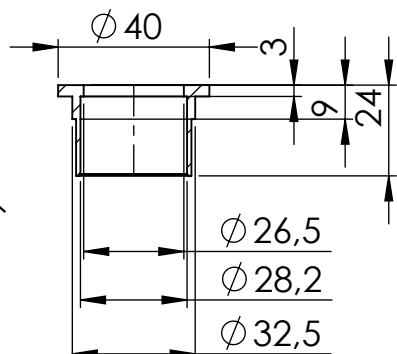

Db-Killer N.62  
Cod.3014259801

Flange 45E sp.6  
cod.205267

Bushing S.s  
cod.206662

Knurled collar nut  
M8 Cod.200298

2x Aluminium spacer  
Ø30-20X9x8.5  
Cod. 204828

ORIGINAL FRAME  
Please remove rubber  
located inside

Aluminium spacer  
Ø30X15x8.5  
Cod. 206663

Plain washer  
Ø 6x Ø 24  
Cod.201146

ORIGINAL FRAME

Allen screw  
M6X20 T.C.Z.B.  
Cod.203508

Flange 45E S.s  
cod.205267

Bushing S.s  
cod.206662

Mounting  
plate M6 Z.B.  
Cod.204664