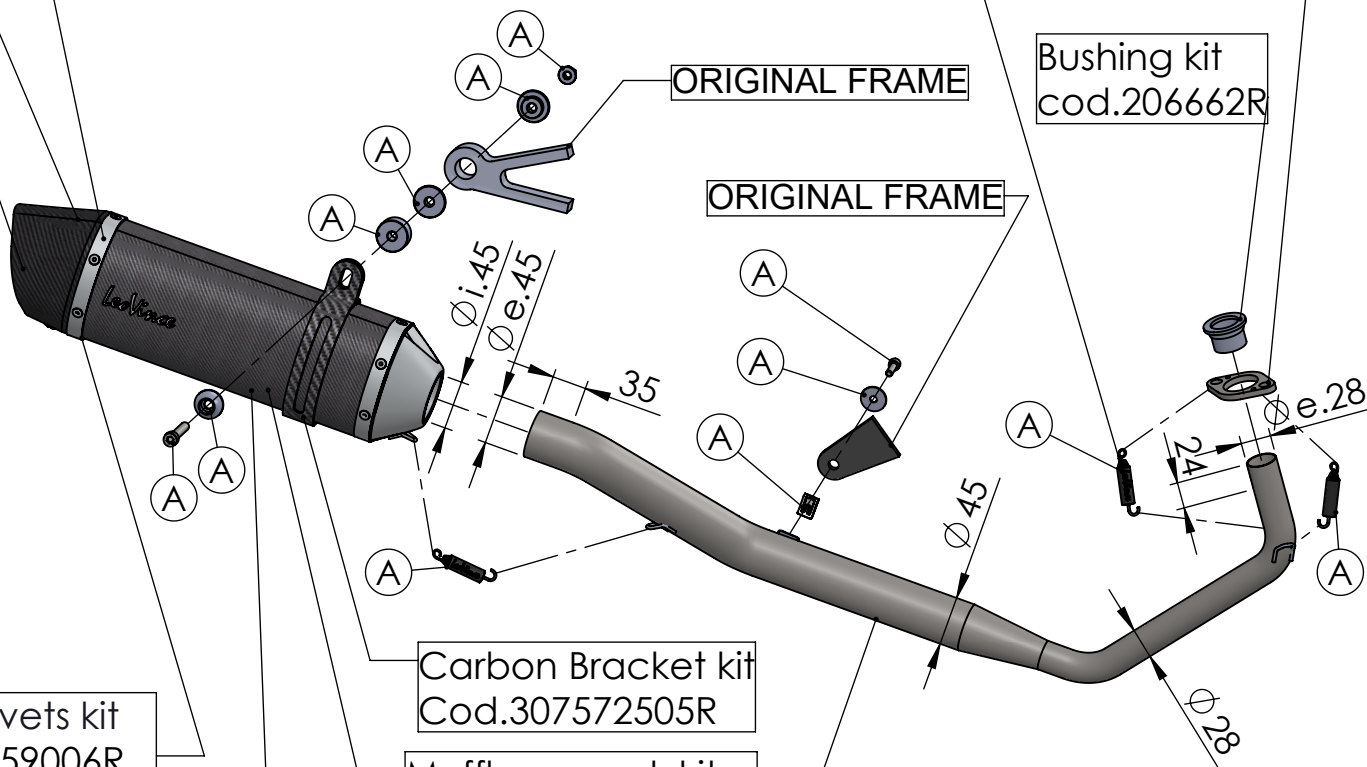

Carbon end cup set
cod.3014008701R

S.s end cup set
cod.3014259711R

Outer sleeve
replacement kit
cod.409117R

Spring and rubber
replacement kit
Cod.303949001R

Flange kit
cod.205267R

Bushing kit
cod.206662R

ORIGINAL FRAME

ORIGINAL FRAME