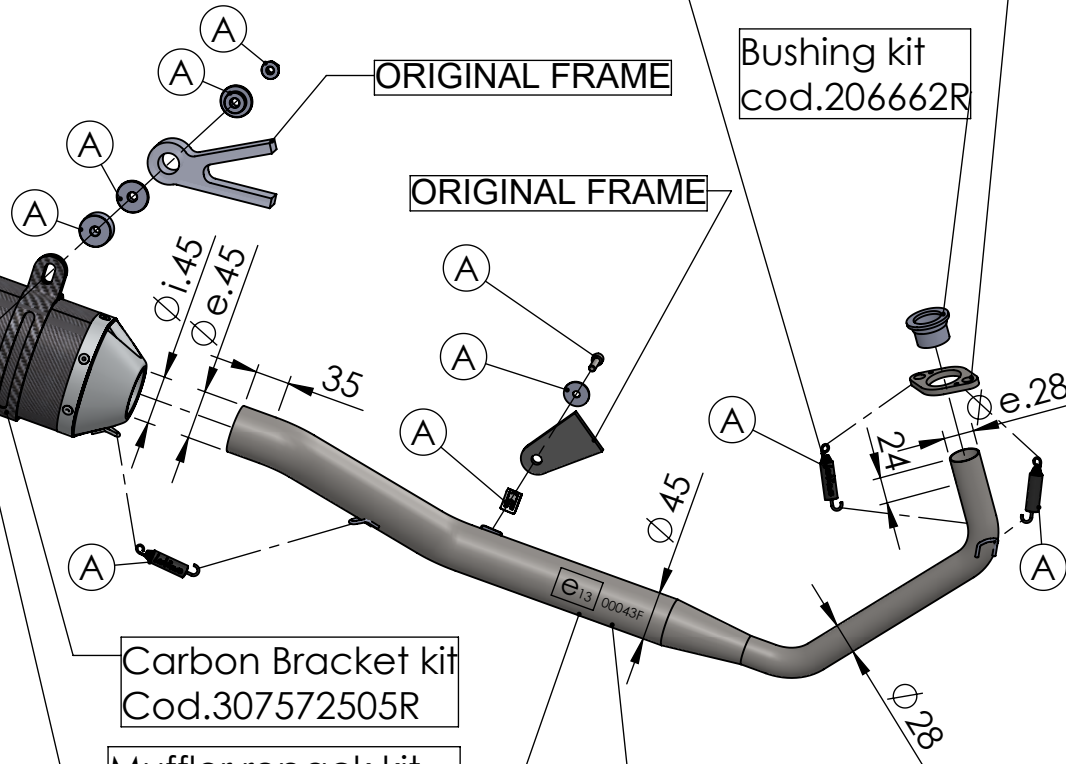

Carbon end cup set  
cod.3014008701R

S.s end cup set  
cod.3014259711R

Outer sleeve  
replacement kit  
cod.409117R

Spring and rubber  
replacement kit  
Cod.303949001R

Flange kit  
cod.205267R

Bushing kit  
cod.206662R

ORIGINAL FRAME

ORIGINAL FRAME

Ⓔ13 92R-02 10432

CATALYTIC CONVERTER

Manifold kit  
(bushing and flange included)  
cod. 3014340204R

Belts and rivets kit  
Cod.0814259006R

Carbon Bracket kit  
Cod.307572505R

Muffler repack kit  
cod.414205R

Muffler kit  
Cod.3014260481R

**WARNING**

it is advisable to optimize the carburation by remapping the stock ECU or by adopting an additional ECU unit.

**ART. 14341EK - SPARE PARTS**

YAMAHA MT-125 / YZF-R125

Ⓐ FITTING KIT cod.3014340601R