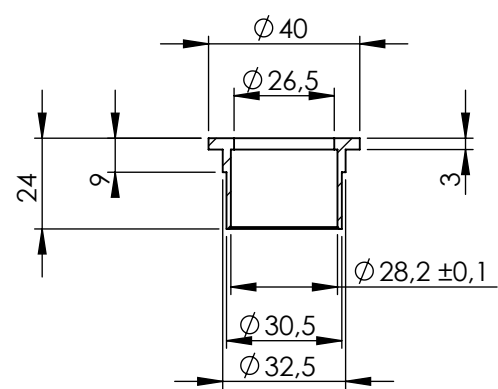

S.s. bushing
cod.206662

Carbon clamp FM4S
Cod.307572505

LV ONE EVO silencer RHS
stainless steel black
Cod.3014340485

Knurled collar nut
M8 Cod.200298

2x Aluminium spacer
Cod. 204828

Aluminium spacer
Cod. 202210 ø30-10-8.5

Allen screw M6X20
T.C.Z.B.
Cod.203508

Plain washer Ø 6x Ø 24
Cod.201146

Mounting
plate M6 Z.B.
Cod.204664

S.s. flange "45E"
cod.205267

S.s. bushing
cod.206662