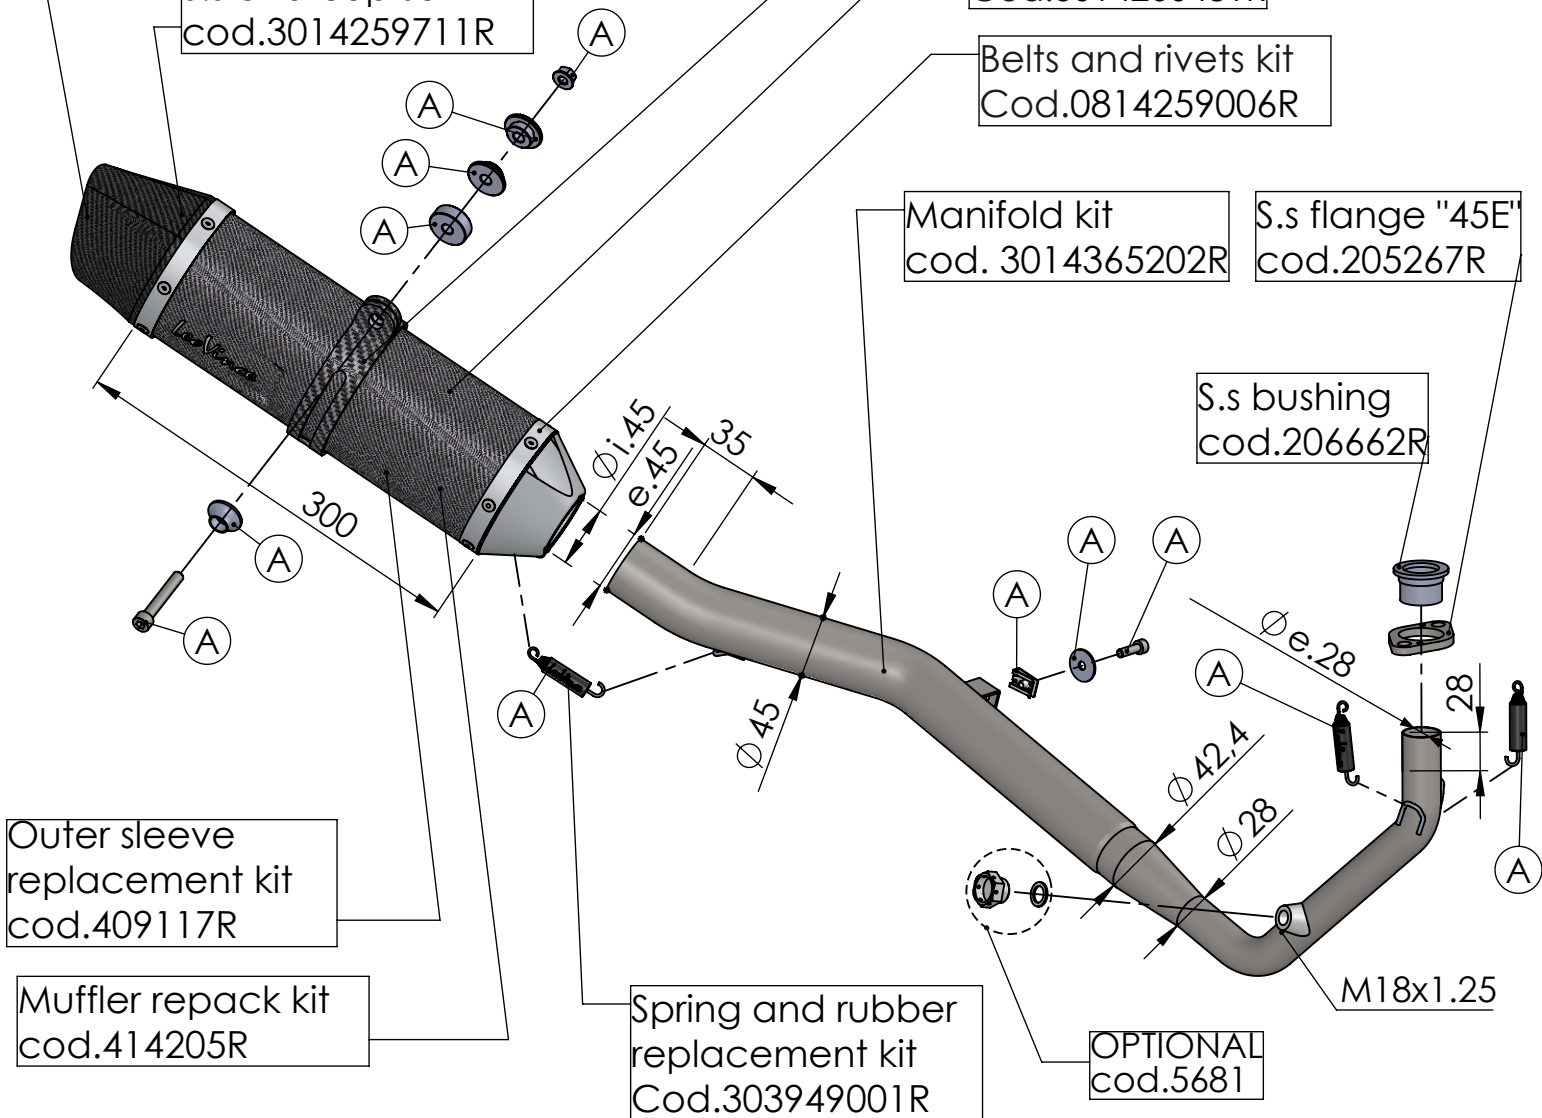

Db-Killer N.62
Cod.3014259801R

S.s. flange "45E"
cod.205267R sp. 6mm

S.s. bushing
cod.206662R

Carbon end cup set
cod.3014008701R

S.s. end cup set
cod.3014259711R

Carbon clamp FM4S
Cod.307572505R

Muffler kit
Cod.3014260481R

Belts and rivets kit
Cod.0814259006R

Manifold kit
cod. 3014365202R

S.s. flange "45E"
cod.205267R

S.s. bushing
cod.206662R

Outer sleeve
replacement kit
cod.409117R

Muffler repack kit
cod.414205R

Spring and rubber
replacement kit
Cod.303949001R

OPTIONAL
cod.5681

ART. 14366E - SPARE PARTS

YAMAHA MT-125 / XSR 125 / YZF-R 125

(A) FITTING KIT cod.3014365601R