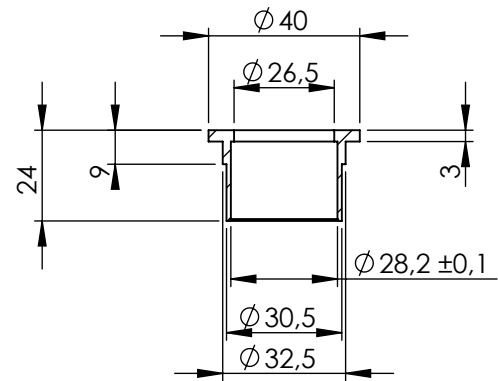

Db-Killer N.62  
Cod.3014259802R

S.s. flange "45E"  
cod.205267R sp. 6mm

S.s. bushing  
cod.206662R

Carbon end cup set  
cod.3014008701R

E13 92R-02 10432

S.s. end cup set  
cod.3014259711R

Carbon clamp FM4S  
Cod.307572505R