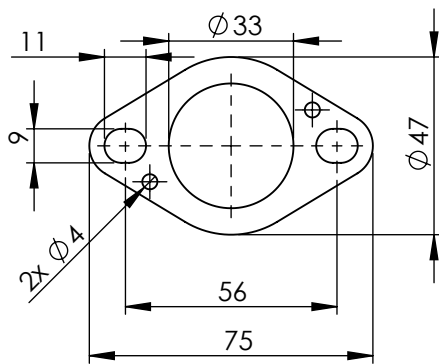

Db-Killer N.62  
Cod.3014259802R

S.s. flange "45E"  
cod.205267R sp. 6mm

S.s. bushing  
cod.206662R

Carbon end cup set  
cod.3014008701R

E13 92R-02 10432

S.s. end cup set  
cod.3014259711R

Carbon clamp FM4S  
Cod.307572505R