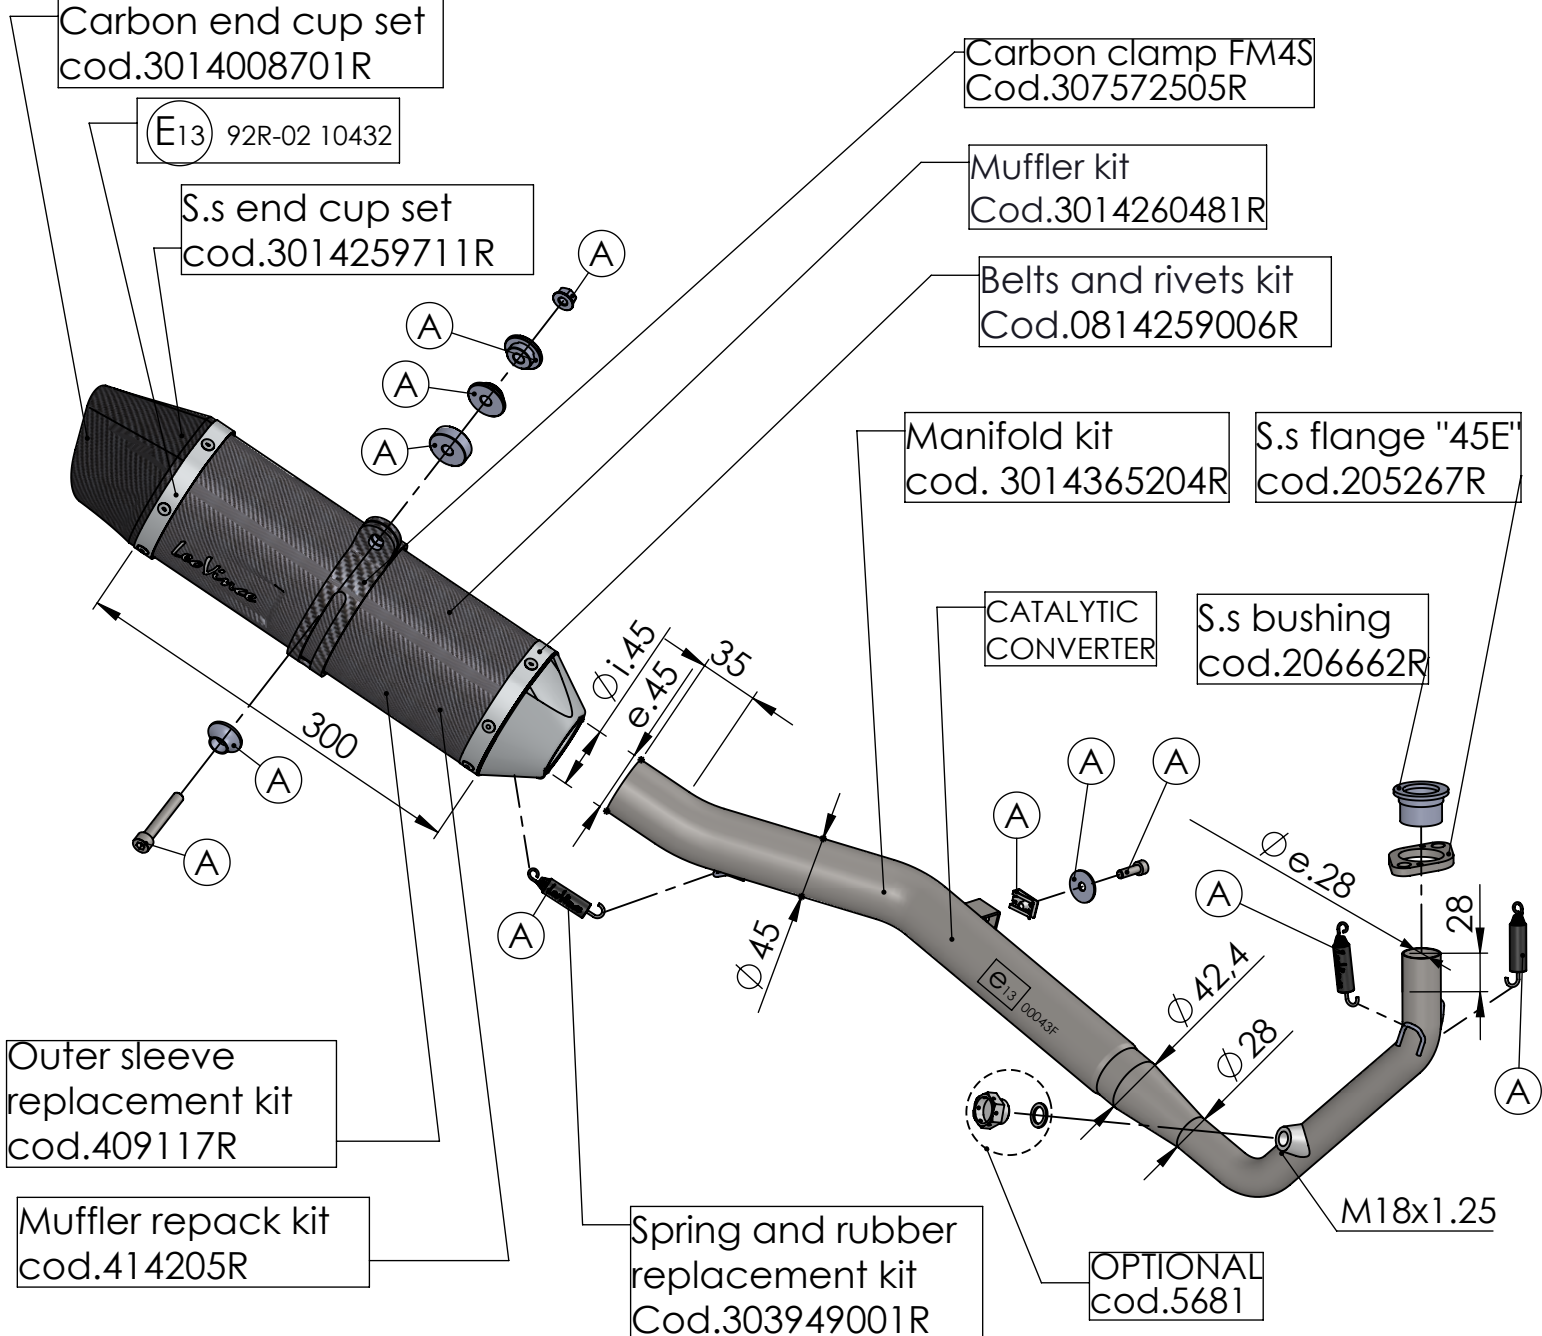

Db-Killer N.62  
Cod.3014259802R

S.s. flange "45E"  
cod.205267R sp. 6mm

S.s. bushing  
cod.206662R

Carbon end cup set  
cod.3014008701R

E13 92R-02 10432

S.s. end cup set  
cod.3014259711R

Carbon clamp FM4S  
Cod.307572505R

Muffler kit  
Cod.3014260481R

Belts and rivets kit  
Cod.0814259006R

Manifold kit  
cod. 3014365204R

S.s. flange "45E"  
cod.205267R

CATALYTIC  
CONVERTER

S.s. bushing  
cod.206662R

Outer sleeve  
replacement kit  
cod.409117R

## ART. 14366EK - SPARE PARTS

YAMAHA MT-125 / XSR 125 / YZF-R 125

(A) FITTING KIT cod.3014365601R