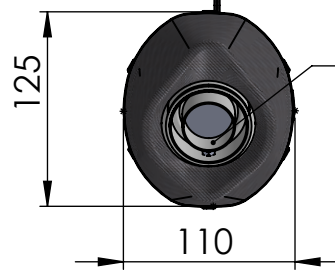

LV ONE EVO silencer RHS
Stainless steel black
Cod.3014355485

Carbon clamp FB1DS
cod. 3014220501

Aluminium spacer
ø30xø8.5x18
cod.207017

BIKE'S FRAME

2x Knurled collar nut
M8 Cod.200298

2x Aluminium spacer
Cod. 200470

Db-Killer N.65
Cod.3014324801

NB. PERMANENTLY
REMOVE

3x Short spring
cod. 303949001

2x Aluminium spacer
ø27X8,5
Cod. 204321

Allen screw M8X65
Cod.201222

Pipe N°1378 s.s
cod. 3014377205

2x Allen screw M5X12
Cod.201031

Carbon heat shield
cod. 0814377001

2x Mounting
plate M5
Cod.204555

OPTIONAL
cod.5684

M12x1.25

Pipe N°1377 s.s
cod. 3014377203

øi.38

øe.38

ø38

øi.38

Pipe N°1376 RHS s.s
cod. 3014377201

Allen screw M8X40
Cod.200993

2x Plain washer
5x15 Inox
Cod.406580

4x Gasket
14x4.9x1.5
Cod.200371

2X Strap in S.s.Ø41
Cod.300041530

ART. 14377EB

SUZUKI V-STROM 650 / XT (Also fits 35kW version)
(Fits with original center stand)(Fits with original panniers)