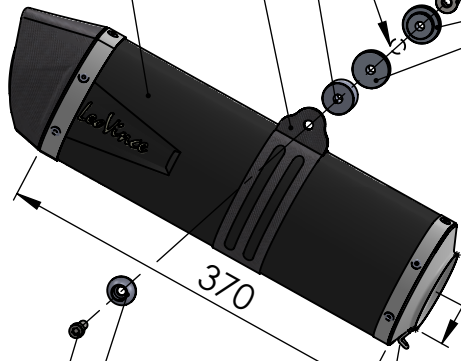

LV ONE EVO silencer RHS
Stainless steel black
Cod.3014355485

Carbon clamp FB1DS
cod. 3014220501

Aluminium spacer
ø30xø8.5x18
cod.207017

BIKE'S FRAME

2x Knurled collar nut
M8 Cod.200298

2x Aluminium spacer
Cod. 200470

Db-Killer N.65
Cod.3014324801

NB. PERMANENTLY
REMOVE

3x Short spring
cod. 303949001

2x Aluminium spacer
ø27X8,5
Cod. 204321

Allen screw M8X65
Cod.201222

Pipe N°1378 s.s
cod. 3014377205

2x Allen screw M5X12
Cod.201031

Carbon heat shield
cod. 0814377001

2x Mounting
plate M5
Cod.204555

OPTIONAL
cod.5684

M12x1.25

Pipe N°1377 s.s
cod. 3014377203

øi.38

øe.38

ø38

øi.38

Pipe N°1376 RHS s.s
cod. 3014377201

Allen screw M8X40
Cod.200993

2x Plain washer
5x15 Inox
Cod.406580

4x Gasket
14x4.9x1.5
Cod.200371

2X Strap in S.s.Ø41
Cod.300041530

ART. 14377EB

SUZUKI V-STROM 650 / XT (Also fits 35kW version)
(Fits with original center stand)(Fits with original panniers)