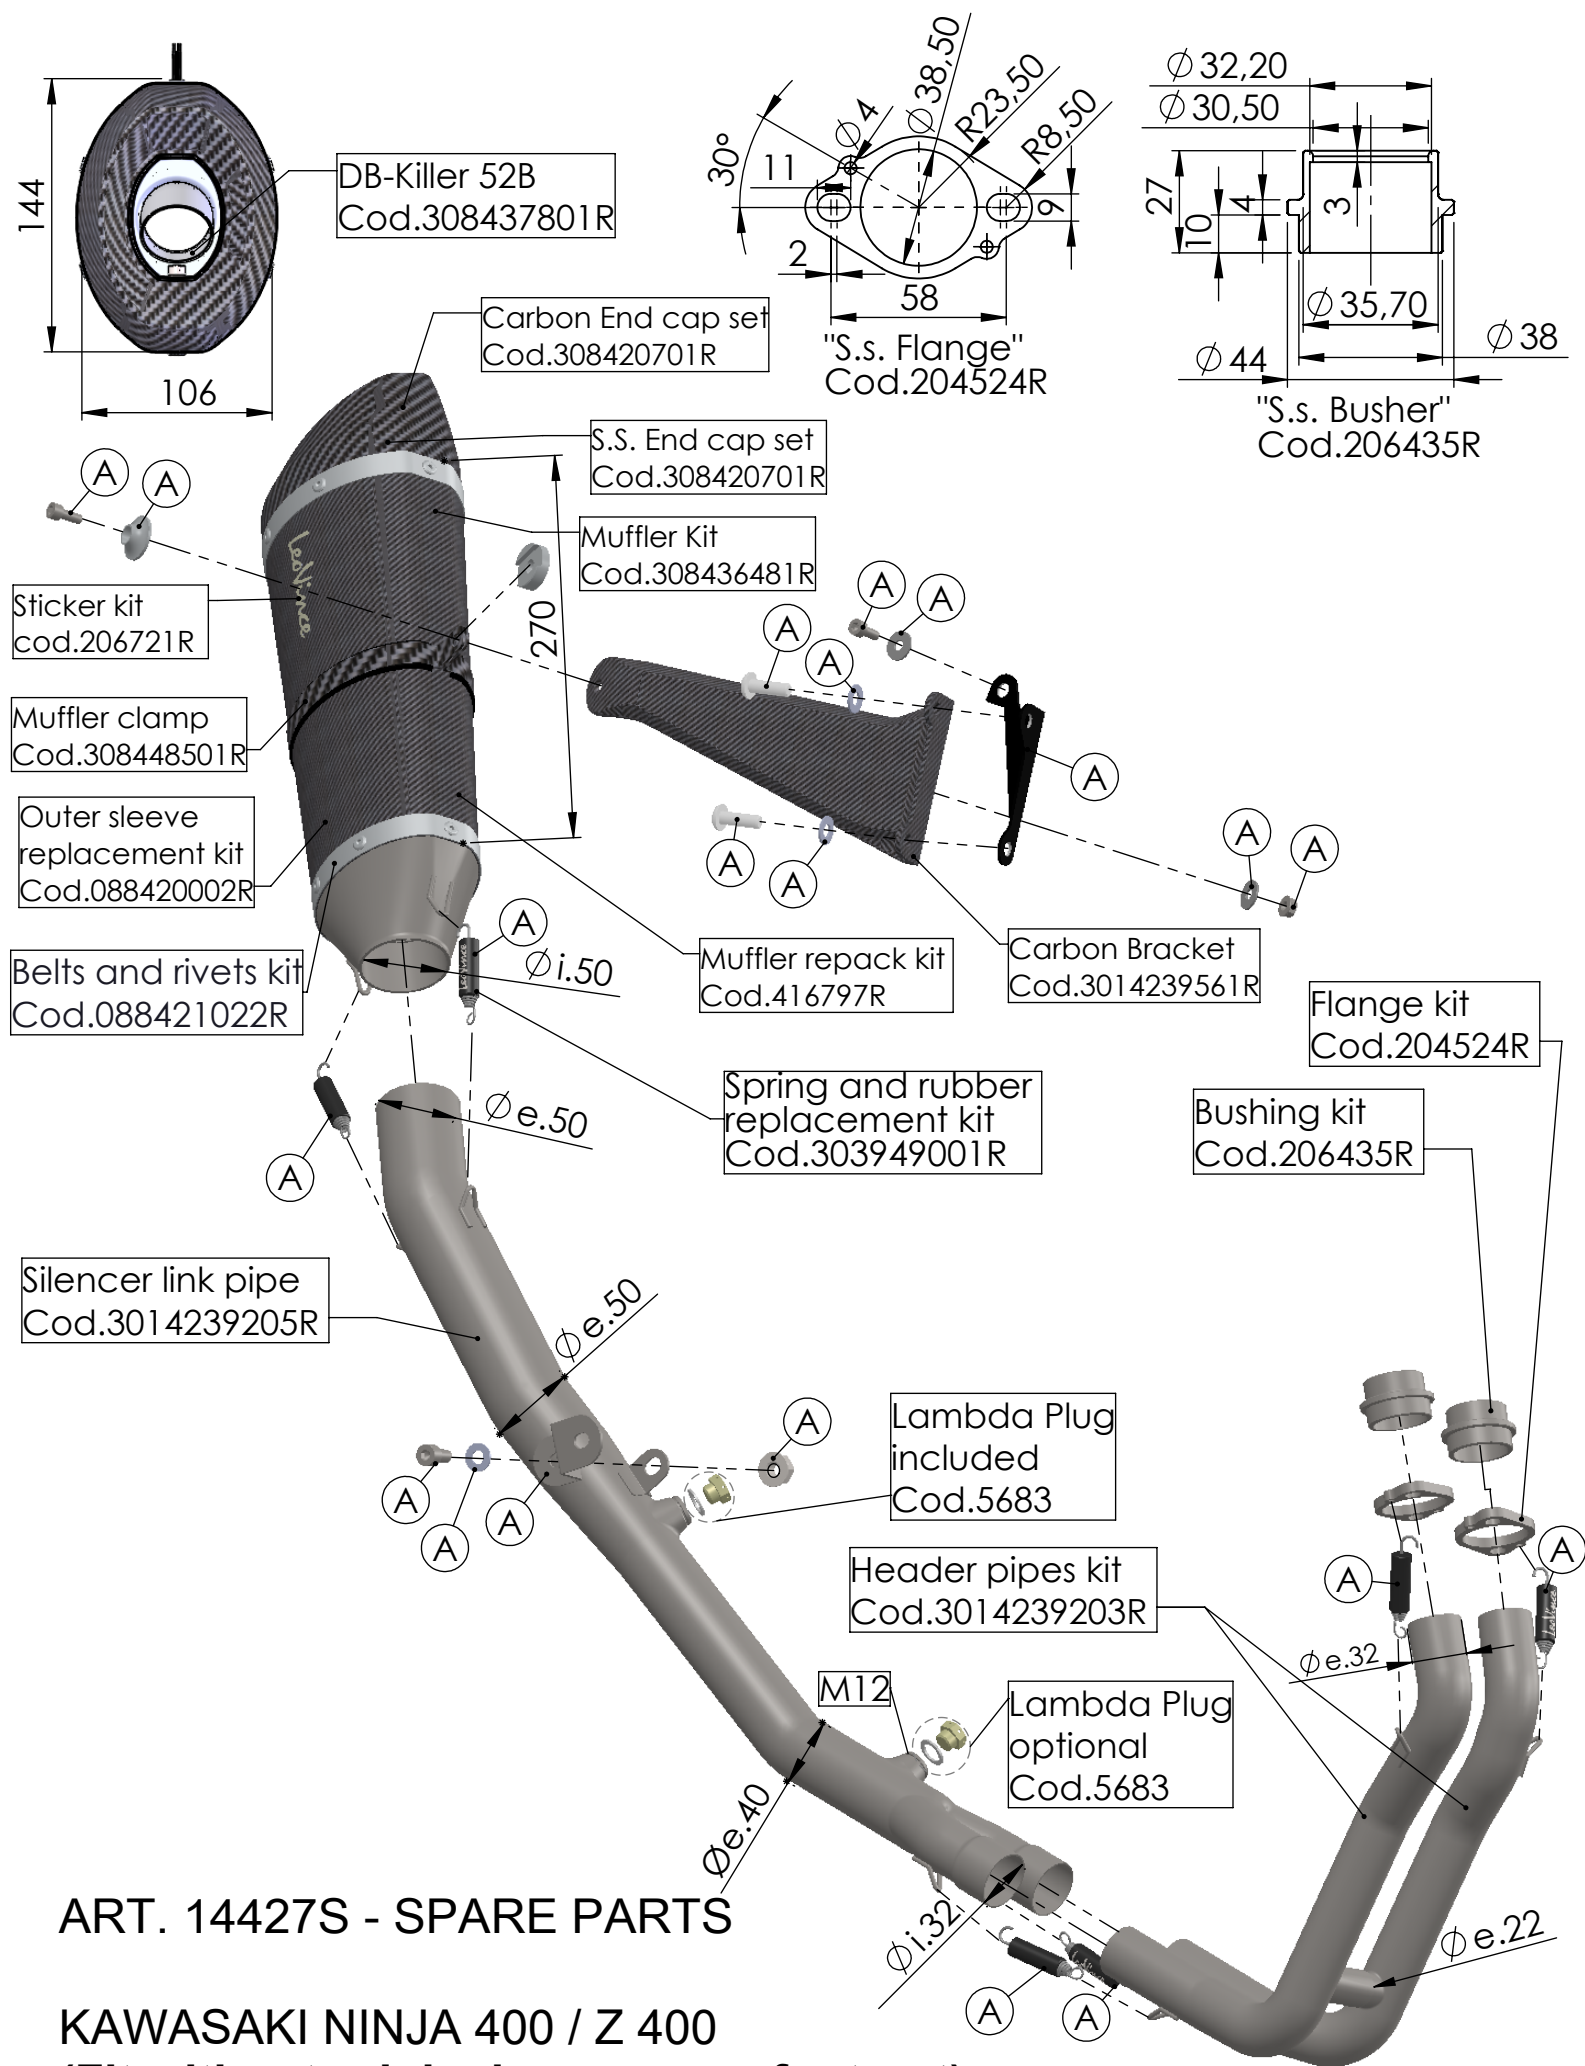

ART. 14427S - SPARE PARTS

**KAWASAKI NINJA 400 / Z 400
(Fit with original passenger footrest)**

(A) FITTING KIT COD. 3014239601R

ART. 14427S - SPARE PARTS

**KAWASAKI NINJA 400 / Z 400
(Fit without original passenger footrest)**

(A) FITTING KIT Cod. 3014239601R