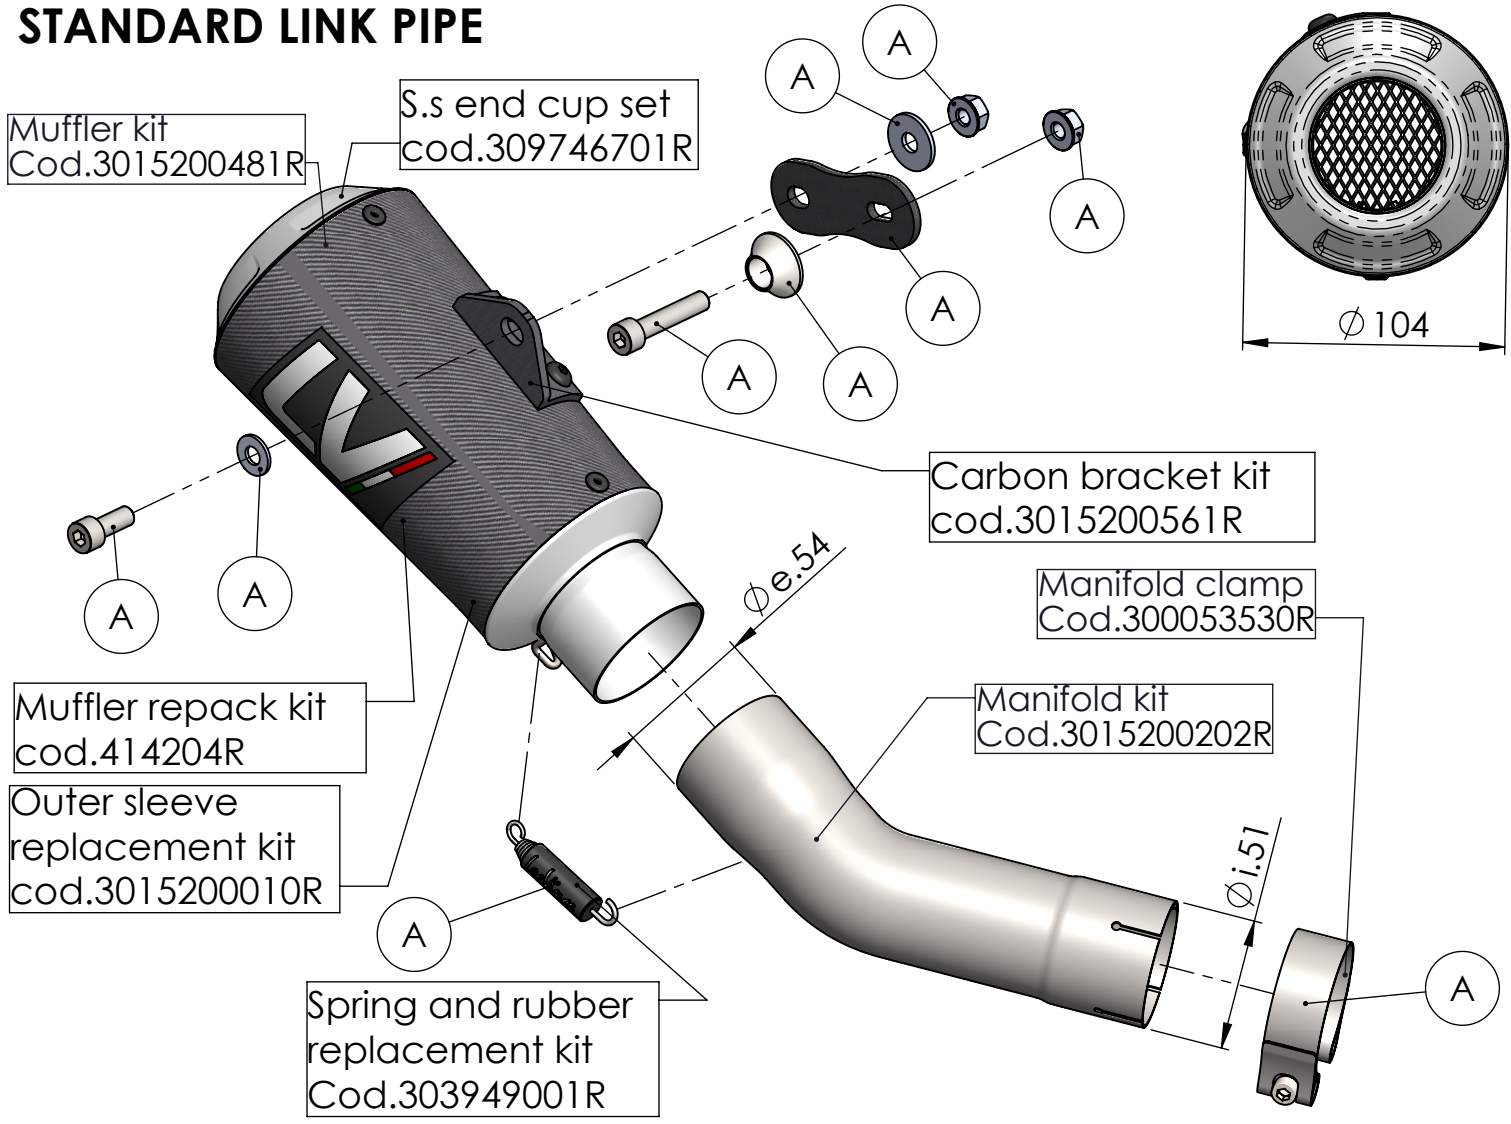

STANDARD LINK PIPE

HIGH MOUNT LINK PIPE

ART. 15200C SPARE PARTS

KAWASAKI ZX-10 R NINJA / RR NINJA

Ⓐ FITTING KIT cod. 3015200601R