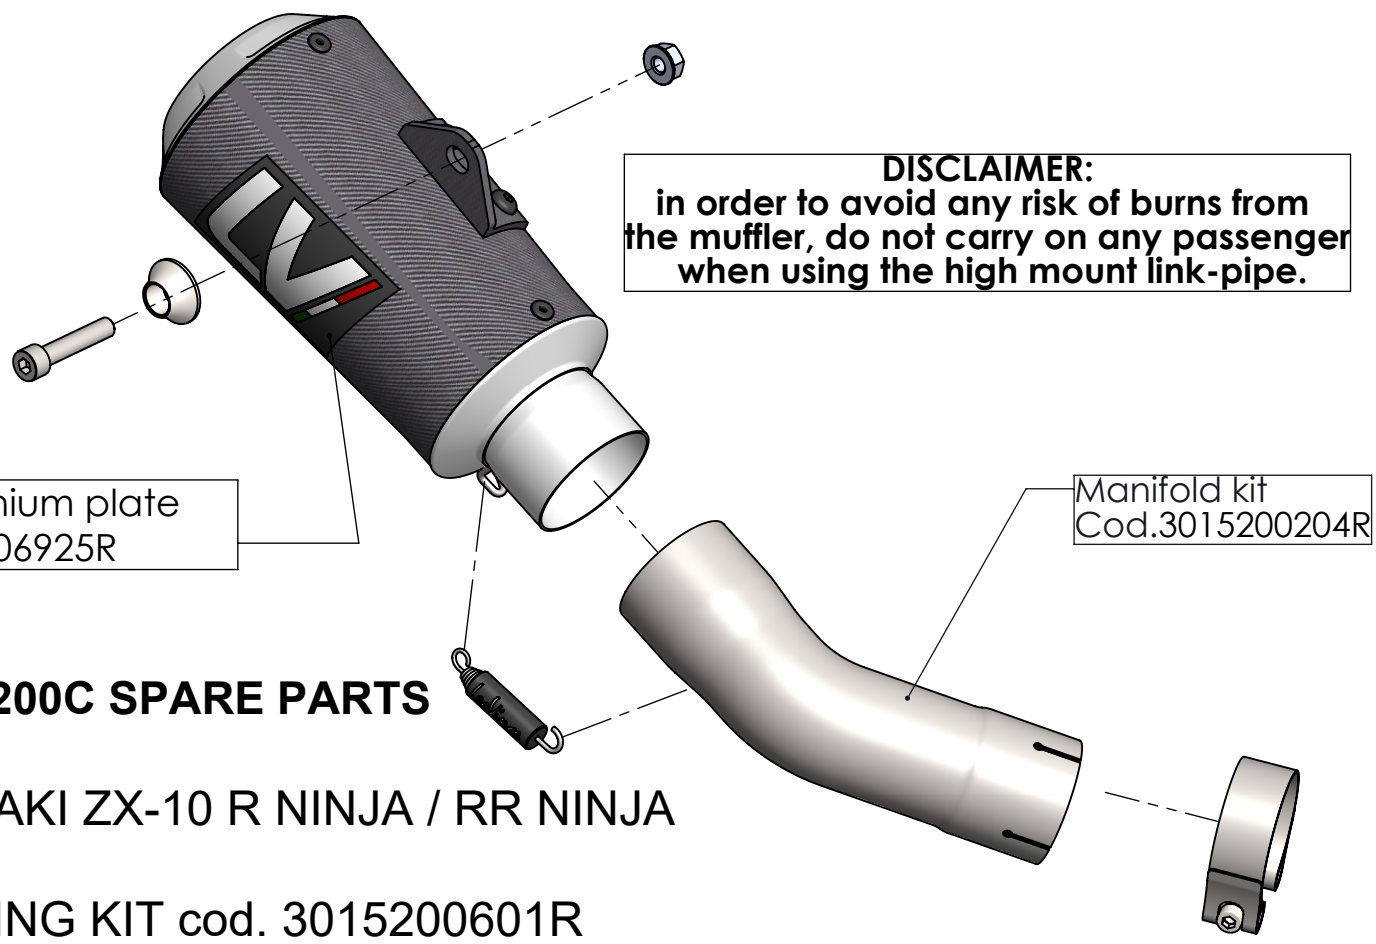

STANDARD LINK PIPE

HIGH MOUNT LINK PIPE

ART. 15200C SPARE PARTS

KAWASAKI ZX-10 R NINJA / RR NINJA

Ⓐ FITTING KIT cod. 3015200601R