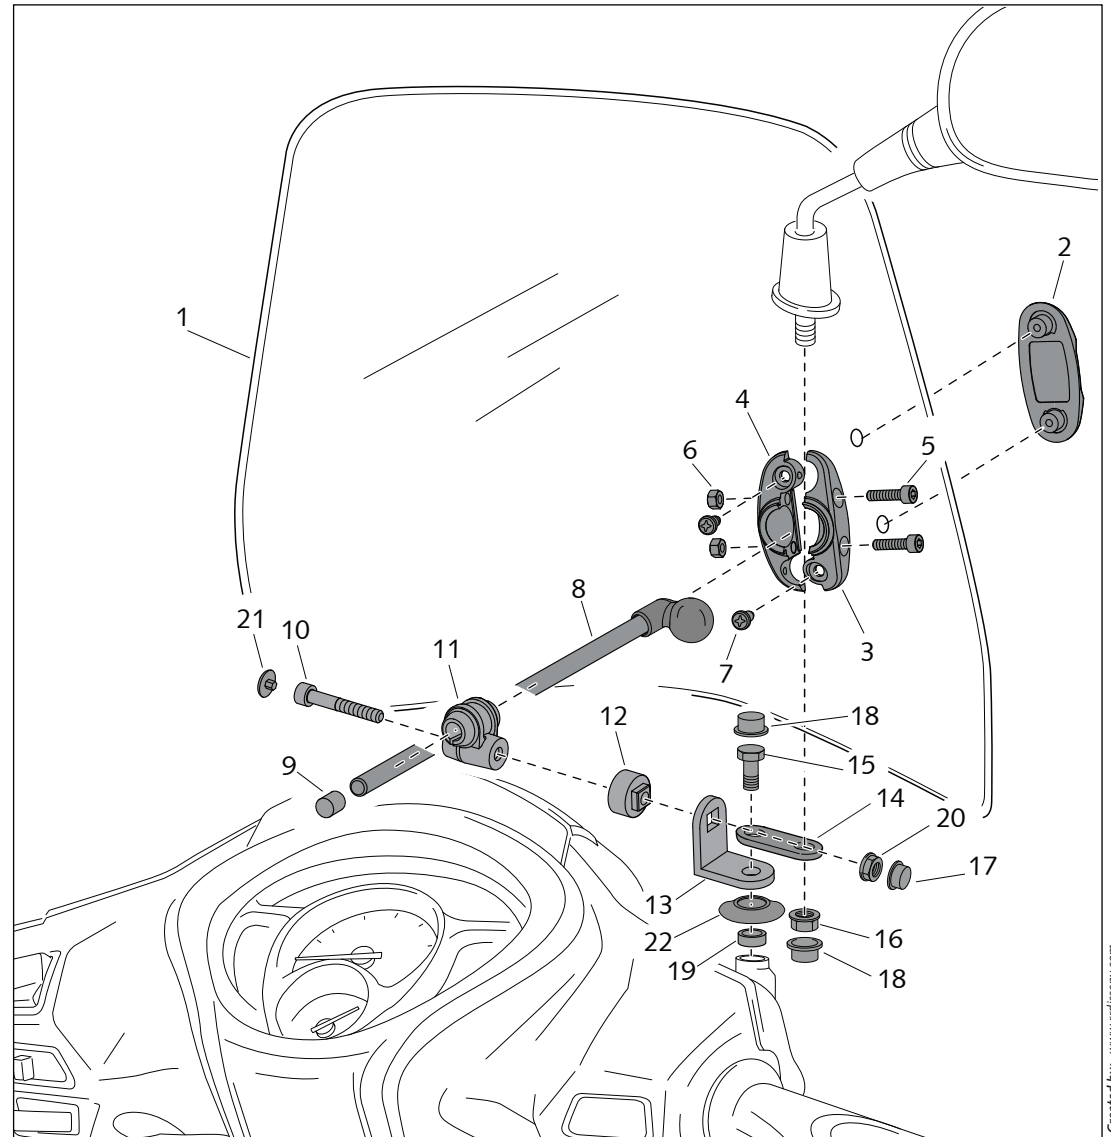

Created by: www.rdiseny.com