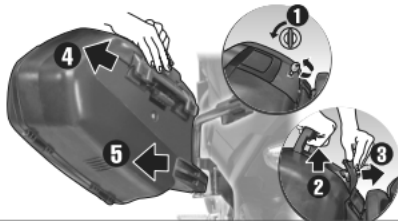

SH35
ALUMINIUM

Release

Capacity