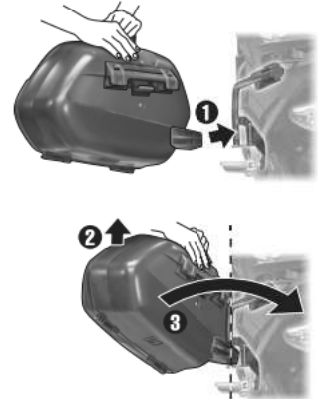

SH36

SH35 - SH36
ALUMINIUM

SHAD
WWW.SHAD.ES

Code: 311421 08/06/16

INSPIRED IN BARCELONA®
WWW.SHAD.ES

Assembly

Open