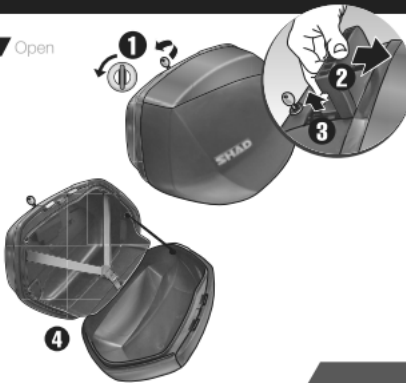

SH36

SH35 - SH36
ALUMINIUM

SHAD
WWW.SHAD.ES

Code: 311421 08/06/16

INSPIRED IN BARCELONA®
WWW.SHAD.ES

Assembly

Open