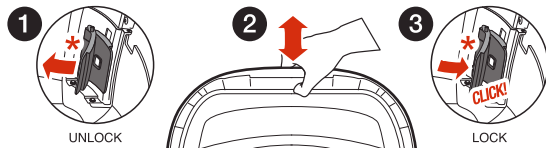

6" EASY TO EXPAND