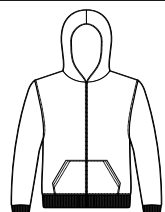

KID HOODIE

	Sizes (cm)	1/2	3/4	5/6	7/8	9/10	11/12	13/14
CHEST		34	36	38	41			
LENGTH		39	43	47	52			
SHOULDERS		27	28	29	32