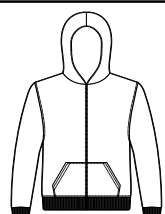

JUNIOR HOODIE

	Sizes (cm)	1/2	3/4	5/6	7/8	9/10	11/12	13/14
CHEST						44	47	50
LENGTH						56	60	64
SHOULDERS						35	38	41